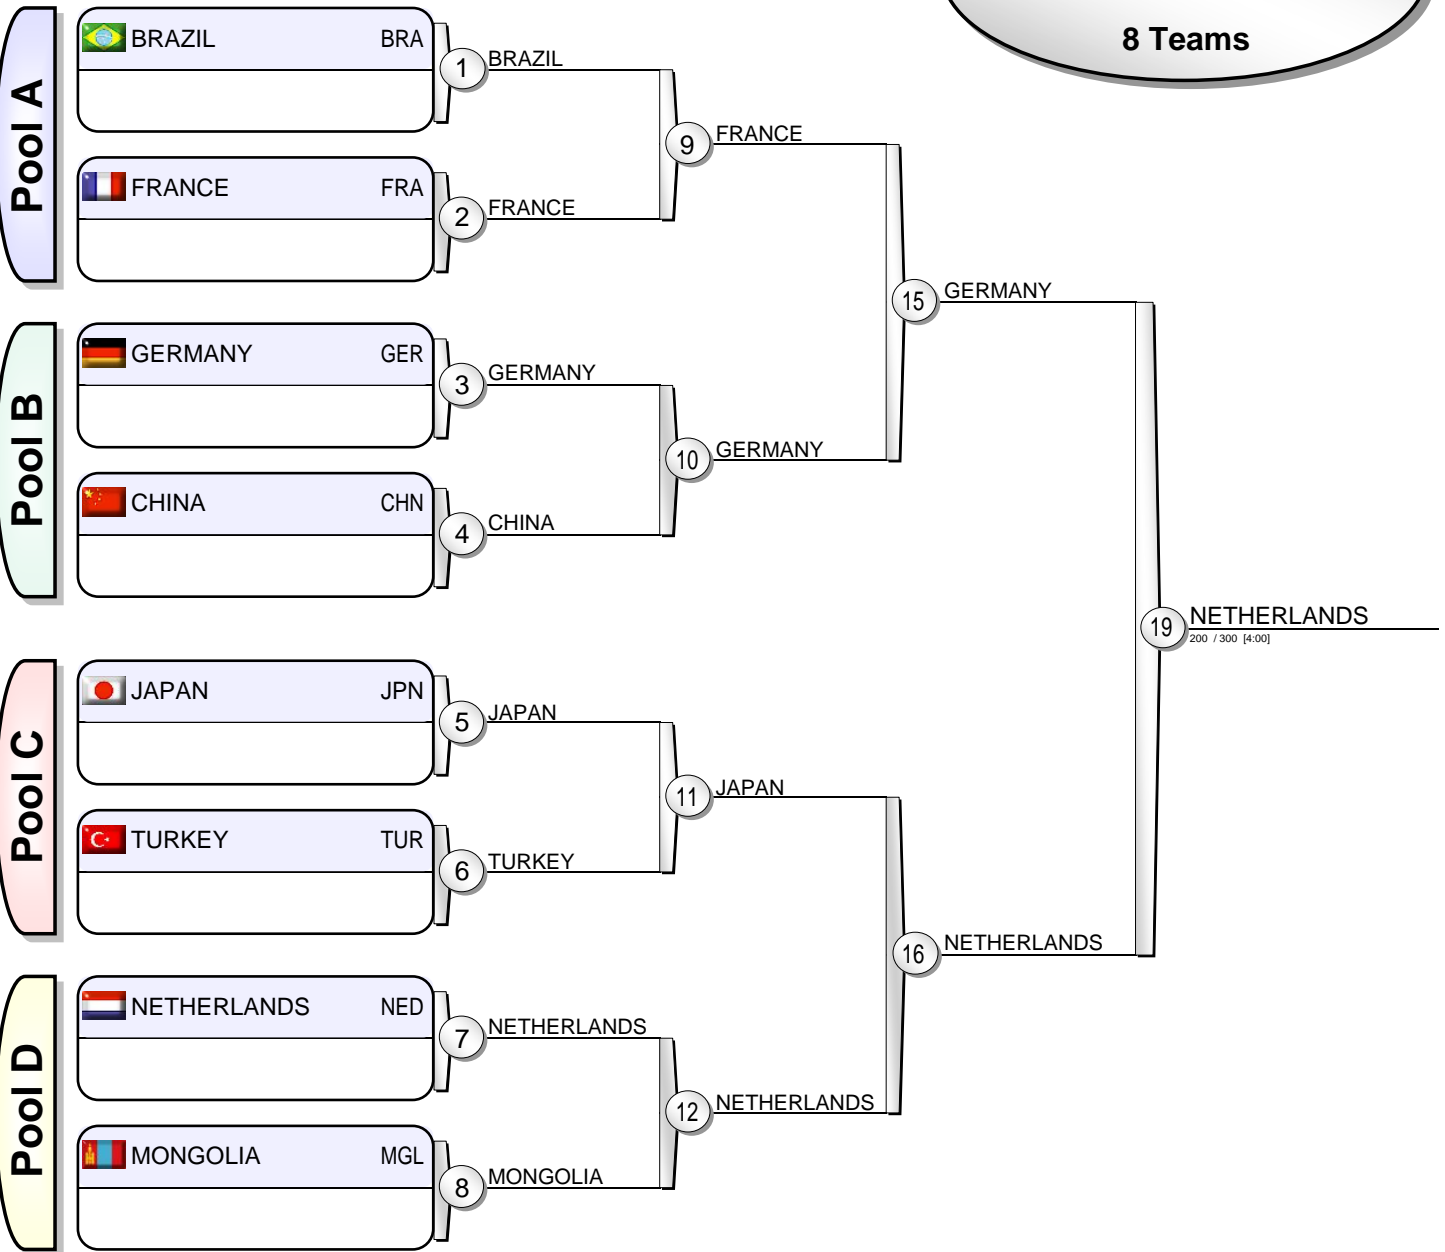

IJF World Championship Teams 2010

(TUR Antalya, 30-31 October 2010)

Women

8 Teams

Results

- | | | |
|----|-------------|-----|
| 1. | NETHERLANDS | NED |
| 2. | GERMANY | GER |
| 3. | JAPAN | JPN |
| 3. | TURKEY | TUR |
| 5. | BRAZIL | BRA |
| 5. | FRANCE | FRA |
| 7. | CHINA | CHN |
| 7. | MONGOLIA | MGL |